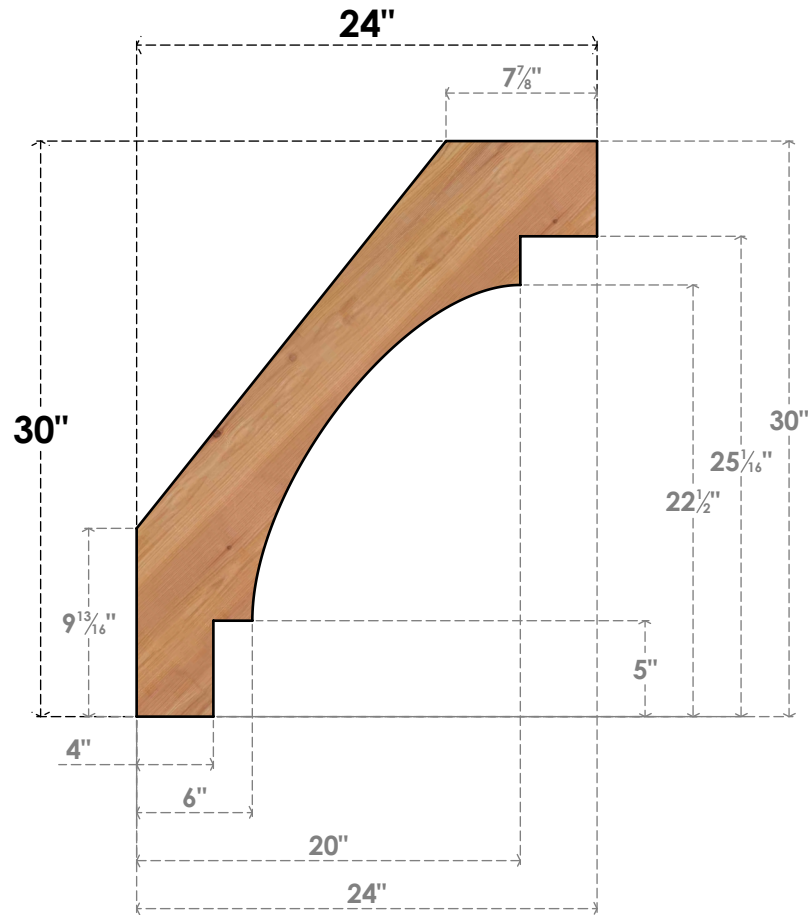

BRC04X24X30MRC00SWR

3 1/2"W X 24"D X 30"H MERCED SMOOTH BRACE, WESTERN RED CEDAR

SIDE

FRONT

EKENA MILLWORK
 2300 WEST MAIN ST.
 CLARKSVILLE, TX 75426
 TOLL FREE: 866-607-0453
 WWW.EKENAMILLWORK.COM

NOTES

1. INSTALLATION TO BE COMPLETED IN ACCORDANCE WITH MANUFACTURER'S SPECIFICATIONS.
2. DRAWING MAY NOT BE TO SCALE
3. THIS DRAWING IS INTENDED FOR DESIGN AND PLANNING PURPOSES ONLY.
4. ALL INFORMATION CONTAINED HEREIN WAS CURRENT AT THE TIME OF DEVELOPMENT BUT MUST BE REVIEWED AND APPROVED BY THE PRODUCT MANUFACTURER TO BE CONSIDERED ACCURATE.
5. PRODUCTS ARE NOT KILN DRIED. THIS ITEM IS UNIQUE AND WILL CONTAIN THE NATURAL VARIATIONS THAT THE WOOD SPECIES OFFERS. THIS MAY RESULT IN VARIATIONS UP TO 1/4"