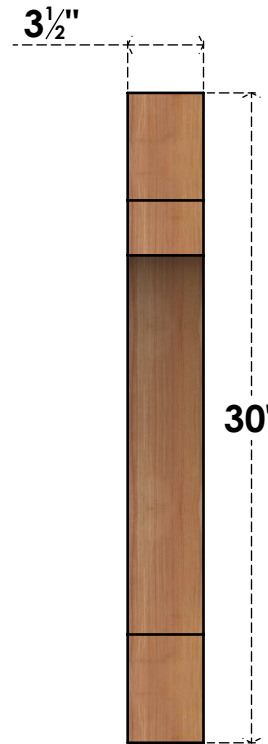

BRC04X24X30MRC00SWR

3 1/2"W X 24"D X 30"H MERCED SMOOTH BRACE, WESTERN RED CEDAR

SIDE

FRONT

EKENA MILLWORK
 2300 WEST MAIN ST.
 CLARKSVILLE, TX 75426
 TOLL FREE: 866-607-0453
 WWW.EKENAMILLWORK.COM

NOTES

1. INSTALLATION TO BE COMPLETED IN ACCORDANCE WITH MANUFACTURER'S SPECIFICATIONS.
2. DRAWING MAY NOT BE TO SCALE
3. THIS DRAWING IS INTENDED FOR DESIGN AND PLANNING PURPOSES ONLY.
4. ALL INFORMATION CONTAINED HEREIN WAS CURRENT AT THE TIME OF DEVELOPMENT BUT MUST BE REVIEWED AND APPROVED BY THE PRODUCT MANUFACTURER TO BE CONSIDERED ACCURATE.
5. PRODUCTS ARE NOT KILN DRIED. THIS ITEM IS UNIQUE AND WILL CONTAIN THE NATURAL VARIATIONS THAT THE WOOD SPECIES OFFERS. THIS MAY RESULT IN VARIATIONS UP TO 1/4"